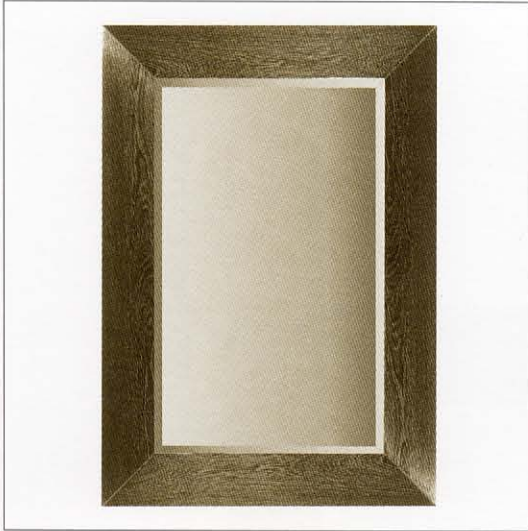

C A N T E D M I R R O R

CANTED MIRROR

MIRROR

42"W x 60"H

60"W x 42"H

DETAIL

BEVELED MIRROR STANDARD

FRAME AVAILABLE IN SOLID MAPLE, ASH, OAK, MAHOGANY,
CHERRY, WALNUT AND ALL BERMAN / ROSETTI VENEERS