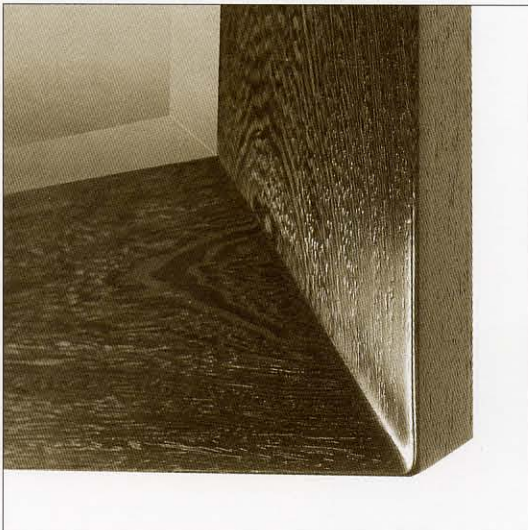

C A N T E D M I R R O R

CANTED MIRROR

MIRROR

42"W x 60"H

60"W x 42"H

DETAIL

BEVELED MIRROR STANDARD

FRAME AVAILABLE IN SOLID MAPLE, ASH, OAK, MAHOGANY,
CHERRY, WALNUT AND ALL BERMAN / ROSETTI VENEERS