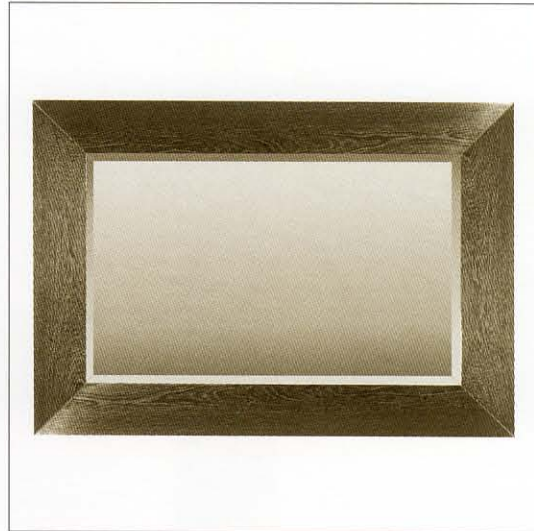

C A N T E D M I R R O R

CANTED MIRROR

MIRROR

42"W x 60"H

60"W x 42"H

DETAIL

BEVELED MIRROR STANDARD

FRAME AVAILABLE IN SOLID MAPLE, ASH, OAK, MAHOGANY,
CHERRY, WALNUT AND ALL BERMAN / ROSETTI VENEERS