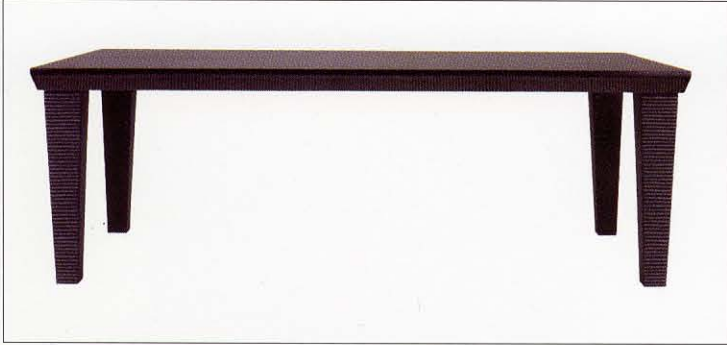

ARROYO DINING TABLE AND DESK

## Arroyo Dining Table AND Desk

### DINING TABLE

84"W x 42"D x 29 1/2"H  
SHOWN IN BROWN MAHOGANY

THREE QUARTER VIEW

### DESK

60"W x 30"D x 29 1/2"H  
SHOWN IN NUT ON MAPLE WITH PREMIUM VENEER  
PAU FERRO TOP

DESK STANDARD WITH TWO PENCIL DRAWERS

LEGS & APRON AVAILABLE IN: SOLID MAPLE, ASH, OAK,  
MAHOGANY, CHERRY, AND WALNUT