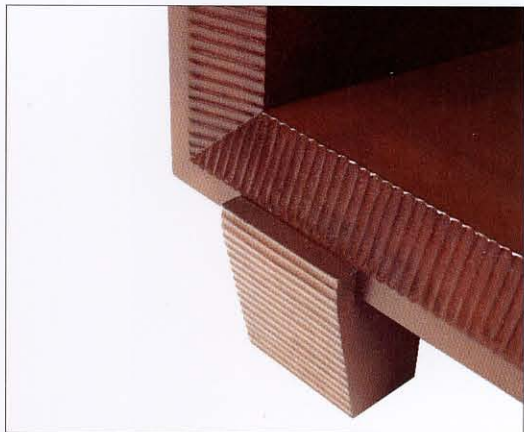

ARROYO DRESSER AND NIGHTSTAND

ARROYO DRESSER AND NIGHTSTAND

DRESSER

60"W x 22"D x 36"H
SHOWN IN MAHOGANY AND POMELLE MAHOGANY

DETAIL

CARVED FRAME AND DISTRESSED STEEL PULL

NIGHTSTAND

30"W x 22"D x 24"H
SHOWN IN NUT ON MAPLE WITH
STANDARD DRAWER

CUSTOM SIZES AVAILABLE

DETAIL

CARVED FRAME AND FOOT

DRAWERS AND CASE AVAILABLE IN ANY BERMAN ROSETTI VENEER

LEGS AND CARVED FRAME AVAILABLE IN MAPLE, ASH, OAK, MAHOGANY, CHEERY AND WALNUT

BERMAN

ROSETTI