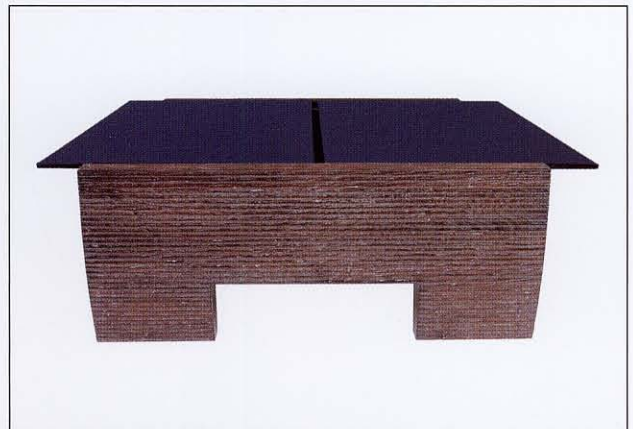

MESA COFFEE TABLE

MESA COFFEE TABLE

54"W x 28"D x 16 1/2"H
SHOWN WITH CARVED CAPE ON MAPLE BASE
AND 1/2" PLAIN STEEL TOP

CARVED BASE

48"W x 48"D x 16 1/2"H
SHOWN WITH CARVED CERUSE WALNUT BASE
AND 1/2" BLACKENED STEEL TOP

CARVED BASE

CUSTOM SIZES AVAILABLE

WOOD BASE AVAILABLE IN MAPLE, OAK, CHERRY,
MAHOGANY AND WALNUT

1/2" STEEL TOPS AVAILABLE IN PLAIN, BLACKENED,
BRONZED OR RUSTED STEEL

AVAILABLE WITH 1" TOPS IN ANY B/R VENEER

SHOWN WITH CARVED CERUSE WALNUT BASE
AND 1" THICK WOOD TOP - FLAT CUT WENGE

B E R M A N

R O S E T T I