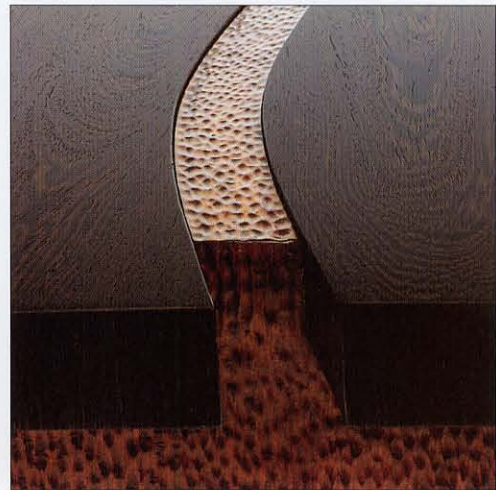

RIVER RUNS THROUGH COFFEE TABLE

RIVER RUNS THROUGH COFFEE TABLE

60"W x 26"D x 16.5"H
SHOWN IN FLAT CUT WENGE & CHIP HEWN MAPLE
WITH CAFÉ FINISH

DETAIL

TOP AVAILABLE IN ANY B/R VENEER

CHIP HEWN LEGS AND INSET AVAILABLE IN MAPLE, OAK,
WALNUT, MAHOGANY & CHERRY

CUSTOM SIZES AVAILABLE

B E R M A N

R O S E T T I