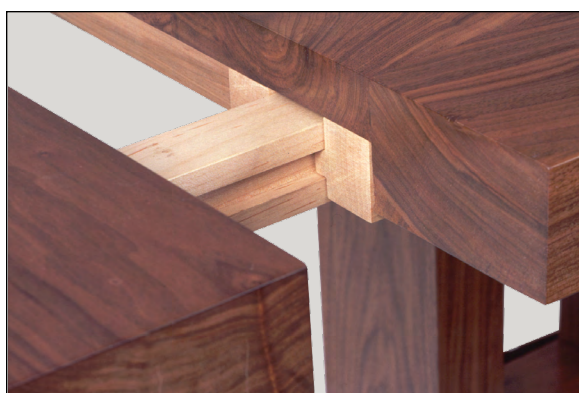

**OCAMPO DINING TABLE**

OCAMPO DINING TABLE

**DINING TABLE:** 96" W X 42" D X 29" H  
SHOWN IN DRIFTWOOD OAK WITH 1/2" STEEL RUNNERS WITH PLATINUM FINISH

**CONSOLE:** 84" W X 20" D X 29" H

SHOWN WITH EXTENSION FOR LEAF

BASE AVAILABLE IN MAPLE, OAK, AND WALNUT

TOPS AVAILABLE IN ANY B/R VENEER

AVAILABLE WITH EXTENSION LEAVES

SEE PRICE LIST FOR OTHER SIZES

RUNNERS ARE 1/2" SOLID STEEL — AVAILABLE IN PLAIN, BRONZED, PLATINUM, BLACKENED, GUN METAL OR BRASS FINISHES