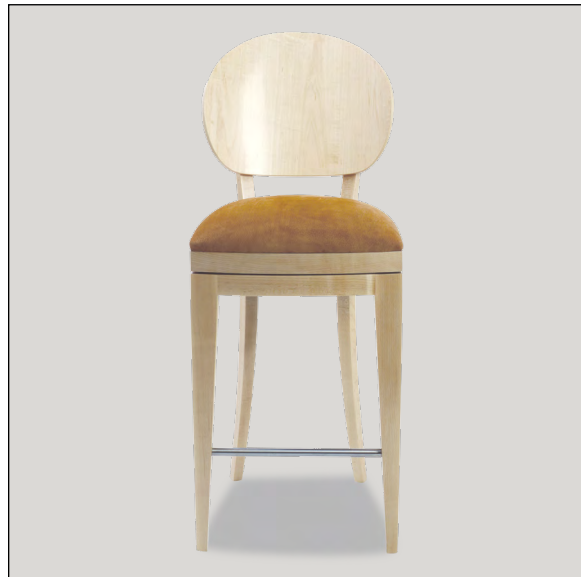

JAKE SWIVEL COUNTER AND BAR STOOL

JAKE SWIVEL COUNTER AND BAR STOOL

RECTANGULAR BACK: 18" W X 22½" D X 46" H
31" SEAT HEIGHT — ALSO AVAILABLE WITH ARMS

SHOWN WITH RECTANGULAR UPHOLSTERED
BACK

OVAL BACK: 18" W X 22½" D X 46" H
31" SEAT HEIGHT — ALSO AVAILABLE WITH ARMS

SHOWN WITH OVAL WOOD BACK

AVAILABLE IN SOLID OAK OR WALNUT

ALSO AVAILABLE IN COUNTER HEIGHT:
18" W X 22½" D X 41" H — 26" SEAT HEIGHT

BACKS AVAILABLE IN OVAL OR RECTANGULAR

UPHOLSTERED SEAT WITH WOOD BACK
C.O.M. ¾ YD

UPHOLSTERED SEAT AND BACK
C.O.M. SEAT ¾ YD, BACK ½ YD

BERMAN

ROSETTI