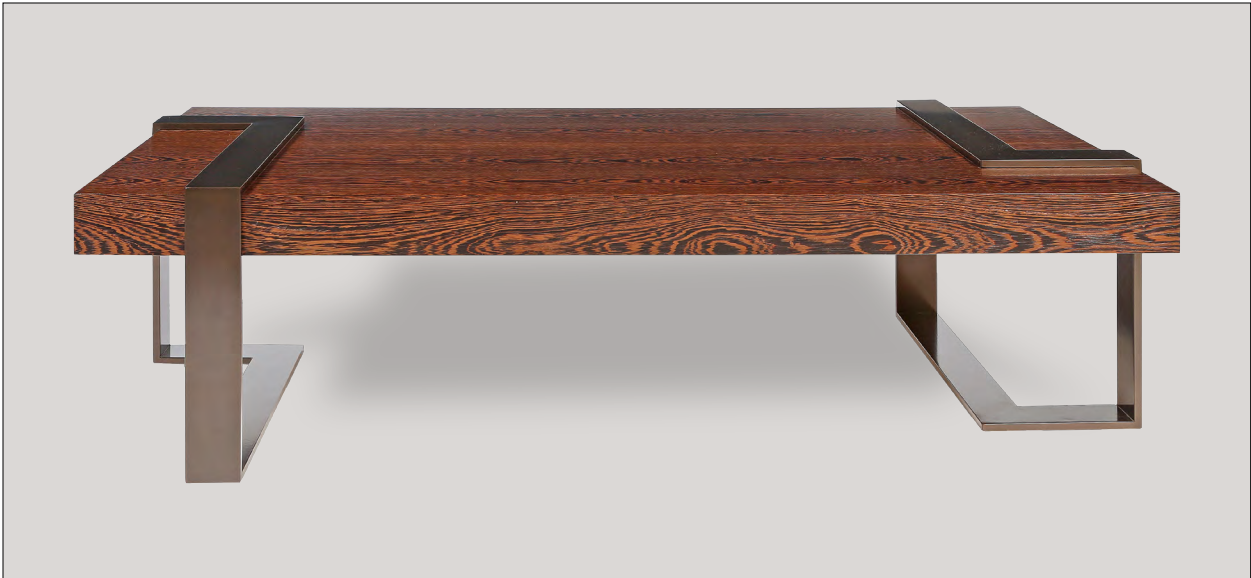

PROTÉGÉ COFFEE & SIDE TABLES

PROTÉGÉ COFFEE & SIDE TABLES

RECTANGULAR SIDE TABLE:
18" W X 30" D X 22" H
SHOWN IN WENGE WITH BRONZED STEEL LEGS

SQUARE SIDE TABLE: 18" SQUARE X 22" H
SHOWN IN GREIGE OAK WITH PLATINUM
STEEL LEGS

COFFEE TABLE: 60" W X 30" D X 16½" H
SHOWN IN WENGE WITH BRONZED STEEL LEGS

TOPS AVAILABLE IN ANY B/R FINISH

COFFEE TABLE AVAILABLE IN 48" SQUARE X 16½" H
AND 60" W X 30" D X 16½" H STANDARD SIZES

LEGS AVAILABLE IN PLAIN, BRONZED, PLATINUM,
BLACKENED, GUN METAL AND BRASS POWDER
COATED STEEL