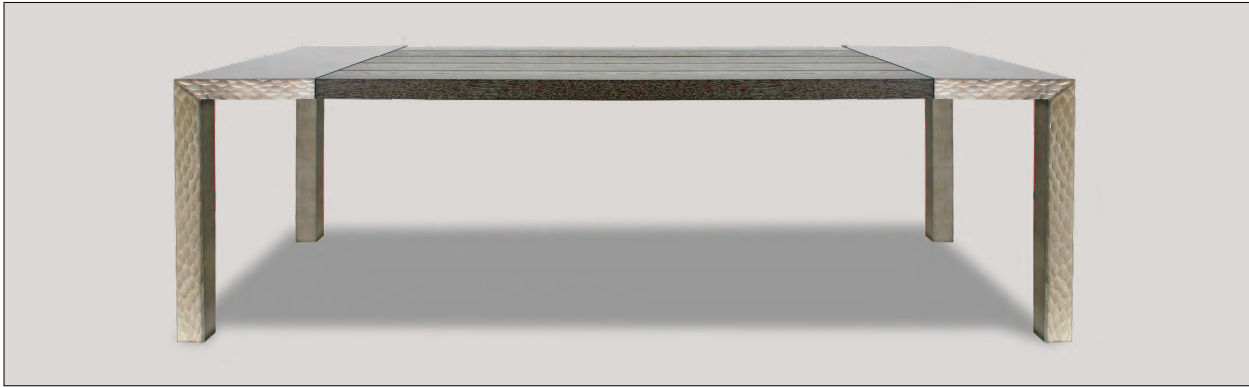

SUN VALLEY DINING TABLE

SUN VALLEY DINING TABLE

96" W X 36" D X 29" H — SHOWN IN OAK AU LAIT WITH PLATINUM METAL FINISH

SHOWN WITH LEAVES, LENGTH EXTENDED 132"

METAL LEG AND END PIECE WITH CARVED ACCENTS - 2 1/4" THICK SOLID PLANKS

SHOWN WITH EXTENSION LEAF

SOLID PLANKS AVAILABLE IN MAPLE, OAK AND WALNUT

AVAILABLE WITH VENEER TOP IN ANY BR FINISH

SEE PRICE LIST FOR SIZES, CUSTOM SIZES AVAILABLE

METAL AVAILABLE IN PLAIN, BLACKENED, BRONZED, PLATINUM, GUN METAL AND BRASS FINISHES