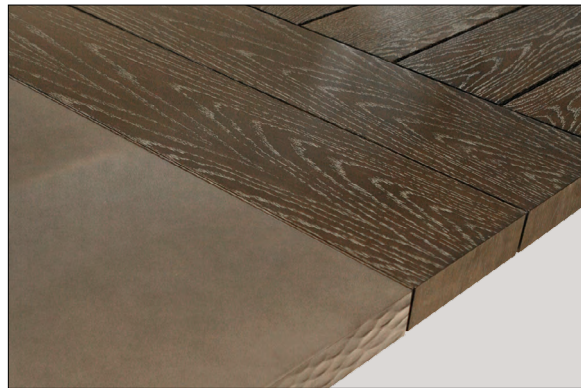

SUN VALLEY DINING TABLE

SUN VALLEY DINING TABLE

96" W X 36" D X 29" H — SHOWN IN OAK AU LAIT WITH PLATINUM METAL FINISH

SHOWN WITH LEAVES, LENGTH EXTENDED 132"

METAL LEG AND END PIECE WITH CARVED ACCENTS - 2 1/4" THICK SOLID PLANKS

SHOWN WITH EXTENSION LEAF

SOLID PLANKS AVAILABLE IN MAPLE, OAK AND WALNUT

AVAILABLE WITH VENEER TOP IN ANY BR FINISH

SEE PRICE LIST FOR SIZES, CUSTOM SIZES AVAILABLE

METAL AVAILABLE IN PLAIN, BLACKENED, BRONZED, PLATINUM, GUN METAL AND BRASS FINISHES