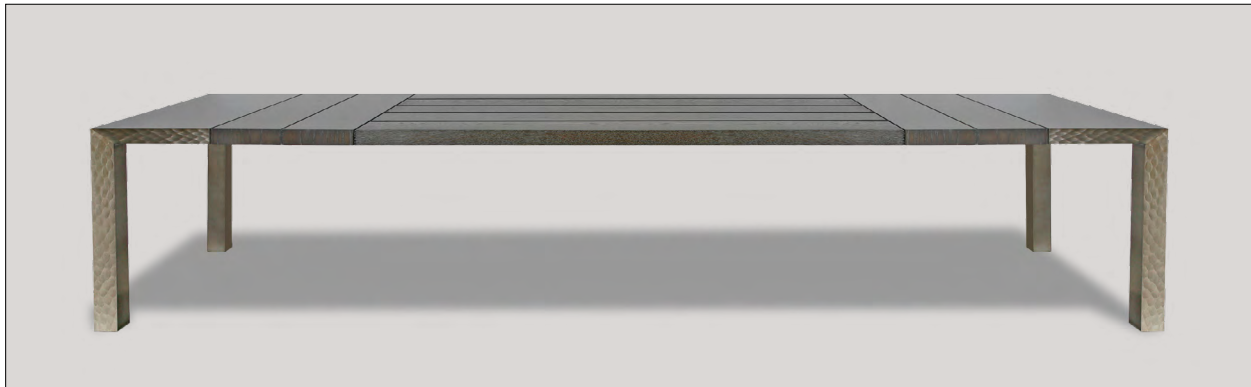

SUN VALLEY DINING TABLE

SUN VALLEY DINING TABLE

96" W X 36" D X 29" H — SHOWN IN OAK AU LAIT WITH PLATINUM METAL FINISH

SHOWN WITH LEAVES, LENGTH EXTENDED 132"

METAL LEG AND END PIECE WITH CARVED ACCENTS - 2 1/4" THICK SOLID PLANKS

SHOWN WITH EXTENSION LEAF

SOLID PLANKS AVAILABLE IN MAPLE, OAK AND WALNUT

AVAILABLE WITH VENEER TOP IN ANY BR FINISH

SEE PRICE LIST FOR SIZES, CUSTOM SIZES AVAILABLE

METAL AVAILABLE IN PLAIN, BLACKENED, BRONZED, PLATINUM, GUN METAL AND BRASS FINISHES