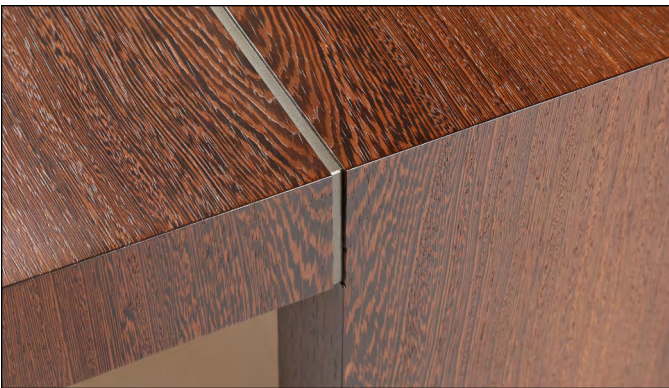

RUBIX COFFEE TABLE

RUBIX COFFEE TABLE

SINGLE UNIT: 30" W X 30" D X 16½" H
SHOWN IN FLATCUT WENGE WITH BRONZED ALUMINUM
INLAY

60" W X 30" D X 16½" H
SHOWN AS TWO UNITS GANGED TOGETHER

COFFEE TABLE (ALSO SHOWN ON COVER): 72" W X 72" D X 16½" H — SHOWN IN SMOKED EUCALYPTUS WITH BR POWDER
COATED PLATINUM METAL INLAYS

DETAIL OF FLATCUT WENGE WITH PLATINUM INLAYS

INDIVIDUAL UNITS CAN BE GANGED TOGETHER TO CREATE
DIFFERENT CONFIGURATIONS OR CAN BE CREATED AS ONE
PIECE

AVAILABLE IN ANY BR WOOD FINISH

METAL INLAYS AVAILABLE IN ANY BR POWDER COATED
FINISH