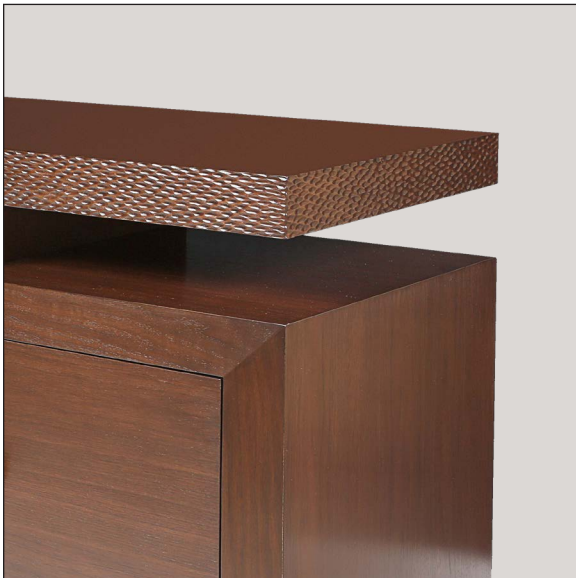

CARVED CONSOLE

CARVED CONSOLE

72" W X 22" D X 36" H — SHOWN IN ZEBRAWOOD

EDGE OF TOP IS CHIP HEWN

CHIP HEWN WOOD AND DISTRESSED METAL HANDLE

AVAILABLE IN ANY BR FINISH — ZEBRAWOOD
AND WENGE AVAILABLE AS A SPECIAL ORDER

EDGE OF TOP AND PULLS AVAILABLE IN SOLID
OAK AND WALNUT

CUSTOM SIZES AVAILABLE

BERMAN

ROSETTI