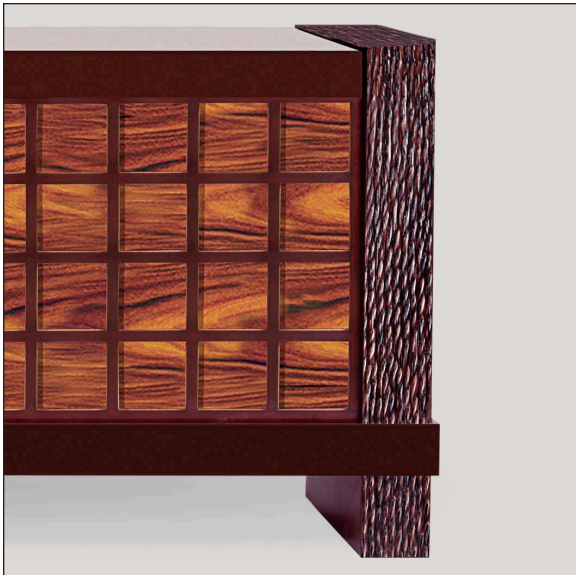

SUNSET CONSOLE AND NIGHTSTAND

SUNSET CONSOLE AND NIGHTSTAND

75" W X 18½" D X 31" H

SHOWN WITH OPTIONAL INTERIOR DOOR WITH NUT ON MAPLE AND CURLY MAPLE PANEL ON SLIDING DOOR

CHIP HEWN COLLAR

NIGHTSTAND: 36" W X 22½" D X 24" H

CASE AND SLIDING DOOR GRID AVAILABLE IN OAK AND WALNUT

AVAILABLE IN CUSTOM SIZES AND INTERIORS

PANEL BEHIND DOOR GRID AVAILABLE IN ANY BR VENEER

OPTIONS AVAILABLE: INTERIOR DRAWERS

BERMAN

ROSETTI